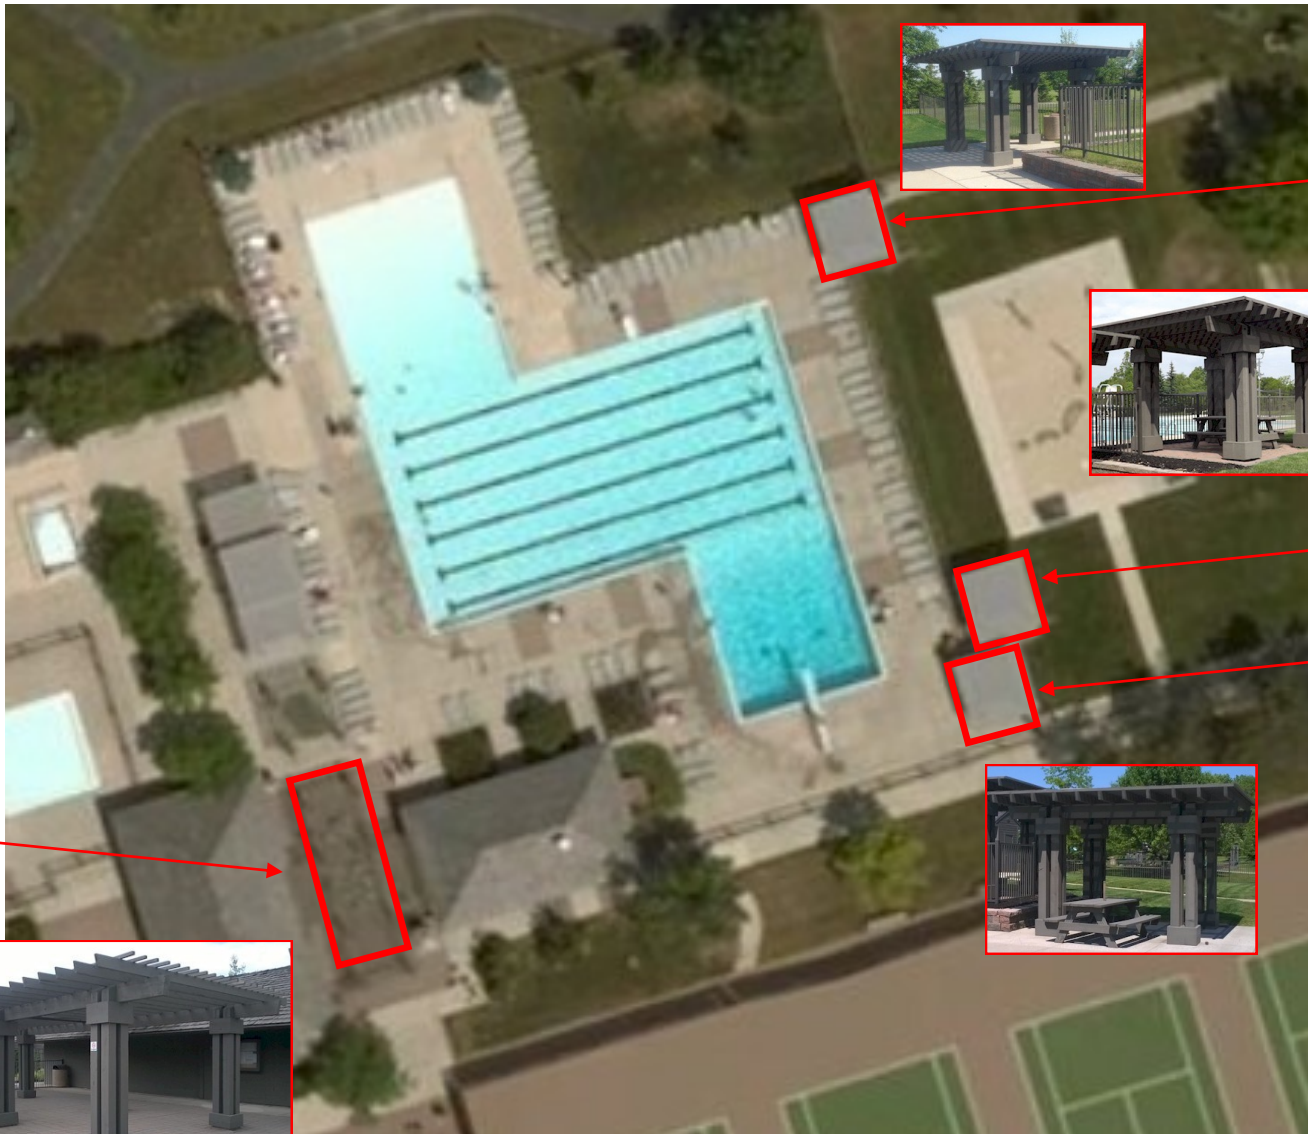

# Holbrook Pool—Available Shelters

All shelters include at least one table and chairs. The number of tables and chairs will depend on the size of the shelter. The new “sun sails” area at the zero entrance end of the pool cannot be reserved.

Large shelter near entrance and concession stand  
\$50 for 2 hours

Small shelter at northeast corner  
\$25 for 2 hours

Small shelter near spray grounds  
\$25 for 2 hours

Small shelter near diving board  
\$25 for 2 hours

# Glick Pool Shelter

The shelter includes tables and chairs. The new “sun sails” area cannot be reserved.